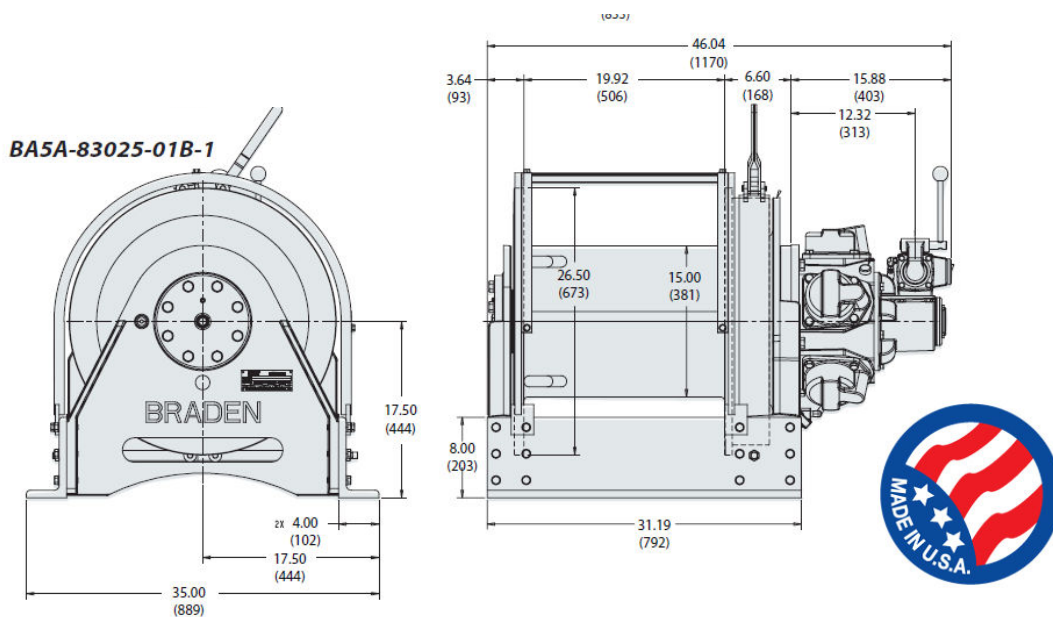

CALL 8360 8910

DYNAMIC RIGGING HIRE

Australia's best range of quality heavy rigging gear

Braden 5 tonne air winch

BRADEN

- ⇒ Rated for lifting personnel (Man riding)
- ⇒ Internal "wet" disk brake
- ⇒ Manual band brake
- ⇒ Drum guard
- ⇒ Heavy duty frame with lifting lugs
- ⇒ Surface anchor feet and weldable sacrificial weld on anchors

Ratings @ 90psi	Model	5th layer line pull	5th Layer line speed	Air cons.	Wire capacity	Wire spec
Utility 5:1	BA5A	4,990kg	27 m/min	700SCFM	220m/ 20mm	Grade 1770 6 x 36
Personnel 10:1	BA5A	1,678KG	27 m/min	700SCFM	220m/20mm	Grade 1770 6 x 36