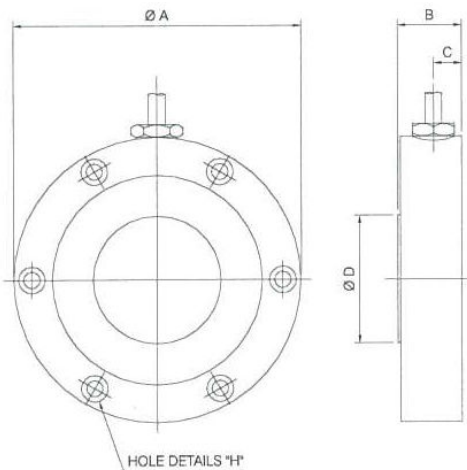

CALL 8360 8910

DYNAMIC RIGGING HIRE

Australia's best range of quality heavy rigging gear

Compression load cells

Strainstall 4 x 100t system

- ⇒ Made in the U.K
- ⇒ NATA calibration certificate
- ⇒ Wireless telemetry to hand held display controller
- ⇒ COG Data logging
- ⇒ Detailed operating instructions
- ⇒ Sturdy transit case with foam inserts
- ⇒ Operates using 1, 2,3 or all four cells
- ⇒ Individual cell readings and sum total

Type	A	B	C	D	H
3357	184	53	12	70	6 fixing holes 16.5Ø, CBORE 25.0 X 16.5 deep. Equi-spaced on 146.0 PCD

Fact7/151 Dohertys Road Laverton North Vic 3026
www.dynamicrigging.com.au
sales@dynamicrigging.com.au
03 8360 8910