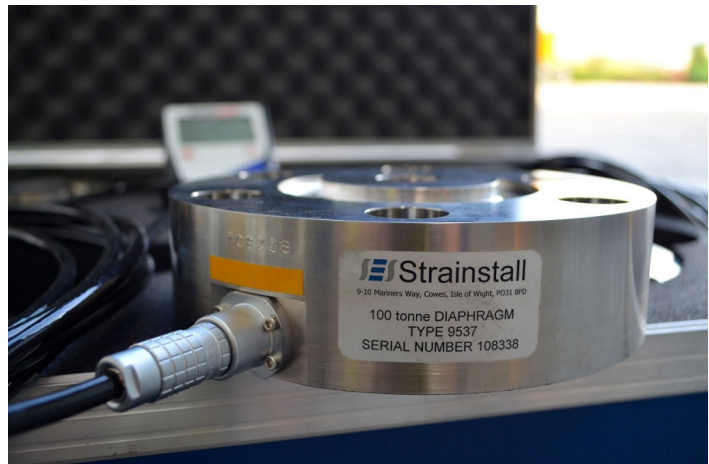

CALL 8360 8910

DYNAMIC RIGGING HIRE

Australia's best range of quality heavy rigging gear

Compression load cells

Strainstall 4 x 100t system

- ⇒ Made in the U.K
- ⇒ NATA calibration certificate
- ⇒ Wireless telemetry to hand held display controller
- ⇒ COG Data logging
- ⇒ Detailed operating instructions
- ⇒ Sturdy transit case with foam inserts
- ⇒ Operates using 1, 2,3 or all four cells
- ⇒ Individual cell readings and sum total

Type	A	B	C	D	H
3357	184	53	12	70	6 fixing holes 16.5Ø, CBORE 25.0 X 16.5 deep. Equi-spaced on 146.0 PCD

Fact7/151 Dohertys Road Laverton North Vic 3026
www.dynamicrigging.com.au
sales@dynamicrigging.com.au
03 8360 8910