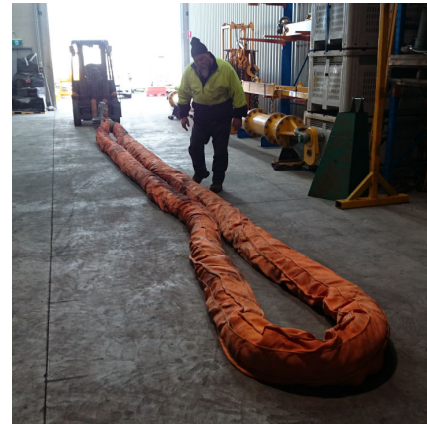

CALL 8360 8910

DYNAMIC RIGGING HIRE

Australia's best range of quality heavy rigging gear

Synthetic Round Slings

Dynamic Rigging Hire stock an extensive range of round slings, we stock multiples of all sizes and can also offer all sizes of shackles. We have a stringent inspection process on returns and only issue equipment fit for purpose, a certificate of inspection specifically stating the manufacturers serial number is supplied with each sling and internal inspection records are all maintained.

Sling WLL	Lengths		
10,000kg	10.0m		
20,000kg	10.0m		
30,000kg	3.0m	6.0m	10.0m
40,000kg	1.8m		
50,000kg	4.0m	6.0m	8.0m
80,000kg	4.0m	10.0m	
200,000kg	4.0m	6.0m	10.0m