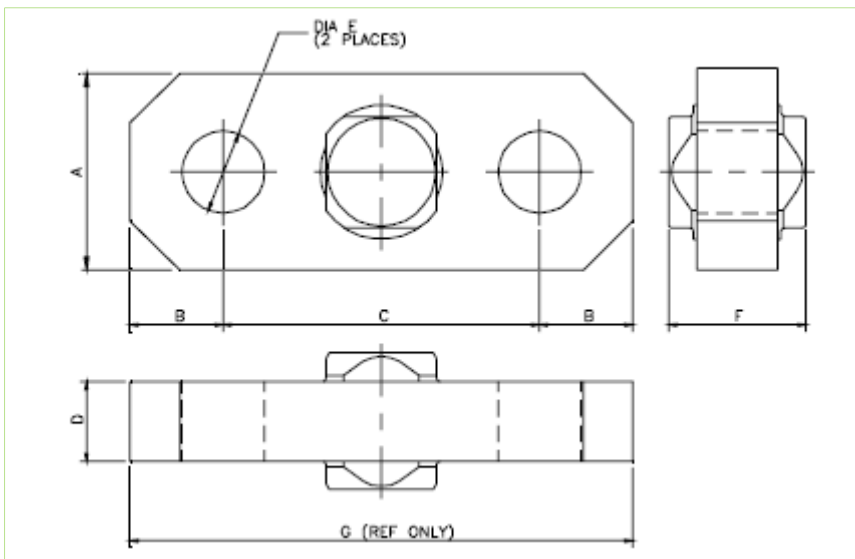

Wireless telemetry - 70 hour battery life - standard AA batteries - hand held display unit