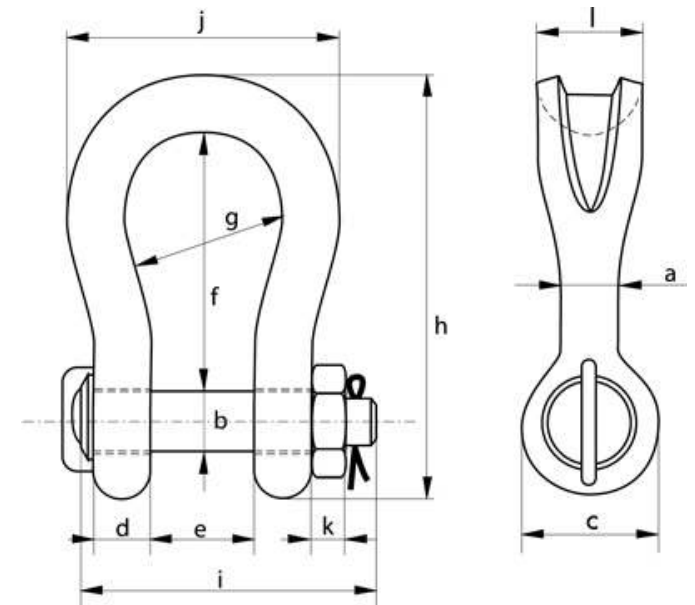

In addition to our comprehensive range of safety pin bow shackles we also carry Van Beest sling saver shackles also known as super wide shackles. Generally used in with large wire rope slings the wider surface area offers an increased bearing and less stress on the wire construction.

Van Beest are recognised as one of leading shackle manufacturer internationally.

WLL	Dia Body	Dia Pin	Dia eye	Width eye	Width inside	Length inside	Width bow	Length	Length bolt	Width	Nut	Bearing surface	Weight
t	A	B	C	D	E	F	G	H	I	J	K	l	Kg.
55	60	57	115	55	90	240	160	389	294	270	45	100	30
125	85	80	154	85	137	366	220	583	426	390	64	150	92
150	94	95	179	89	147	391	253	645	435	434	50	170	140
200	110	105	199	100	158	481	280	759	470	482	50	205	205
250	126	120	227	110	179	542	300	859	519	530	60	240	264

Sling shackles

For enquiries or to make a booking call our office on (03) 8360 8910