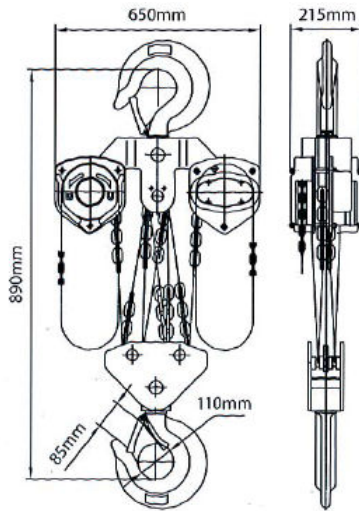

*Oz Blok*

20 tonne WLL

- Working Load Limit 20t
- Height of lift 6m
- Falls of chain 8
- Hand effort to lift Max WLL 42kg x 2
- Net weight 250kg
- Load chain 10mm

30 tonne WLL

- Working Load Limit (WLL) 30t
- Height of lift 6m
- Falls of chain 12
- Hand effort to lift Max WLL 42kg x 2
- Net Weight 400kg
- Load chain 10mm