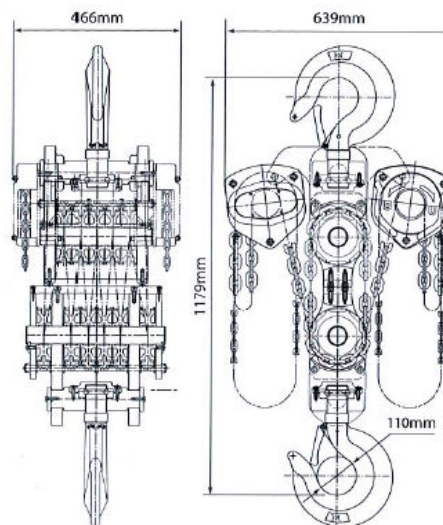

*Oz Blok*

20 tonne WLL

- Working Load Limit 20t
- Height of lift 6m
- Falls of chain 8
- Hand effort to lift Max WLL 42kg x 2
- Net weight 250kg
- Load chain 10mm

30 tonne WLL

- Working Load Limit (WLL) 30t
- Height of lift 6m
- Falls of chain 12
- Hand effort to lift Max WLL 42kg x 2
- Net Weight 400kg
- Load chain 10mm

 **DYNAMIC RIGGING HIRE**

96 North View Drive Sunshine West Vic 3020

[www.dynamicrigging.com.au](http://www.dynamicrigging.com.au)  
[sales@dynamicrigging.com.au](mailto:sales@dynamicrigging.com.au)  
03 8360 8910