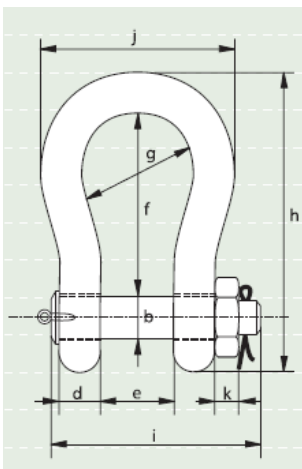

CALL 8360 8910

Australia's best range of quality heavy rigging gear

Green Pin® Standard Shackles

bow shackles with safety bolt

Available for hire is all the Van Beest range of Green Pin® shackles from 4.75t to 150 tonne in standard safety pin bow shackles plus we also stock to wide body sling saver shackles in 150t and 200t capacities.

working load limit	diameter bow	diameter pin	diameter eye	width eye	width inside	length inside	width bow	length	length bolt	width	thickness nut	weight each
tons	a mm	b mm	c mm	d mm	e mm	f mm	g mm	h mm	i mm	j mm	k mm	kg
4.75	19	22	47	19	31	76	51	136	115	94	20	1.18
6.5	22	25	53	22	36	83	58	157	131	107	23	1.77
8.5	25	28	60	25	43	95	68	176	151	124	25	2.58
9.5	28	32	67	28	47	108	75	197	167	137	28	3.66
12	32	35	74	32	51	115	83	218	179	154	31	4.91
13.5	35	38	80	35	57	133	92	240	198	170	34	6.54
17	38	42	89	38	60	146	99	262	202	183	19	8.19
25	45	50	104	45	74	178	126	314	244	226	24	14.22
35	50	57	111	50	83	197	138	358	270	250	27	19.85
42.5	57	65	134	57	95	222	160	414	302	287	30	28.33
55	65	70	145	65	105	260	180	463	330	329	33	39.59
85	75	83	163	75	127	329	190	556	376	355	40	62
120	95	95	215	89	144	381	238	667	440	416	50	110
150	105	108	245	100	165	400	275	702	490	485	60	160