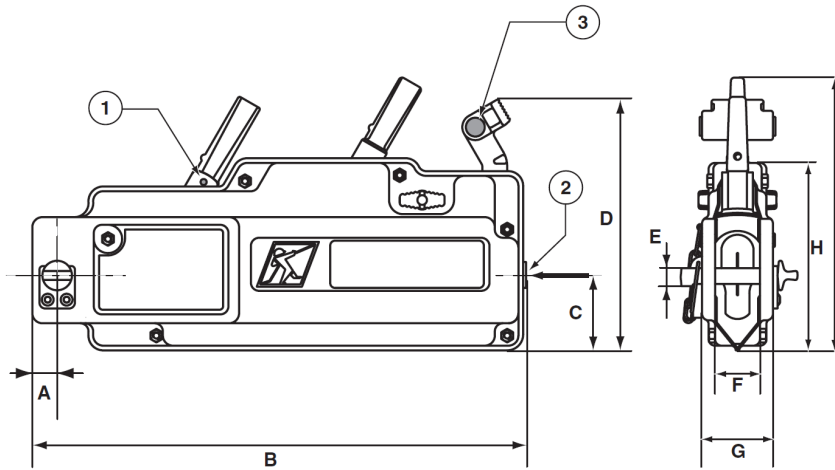

# DYNAMIC RIGGING HIRE

Australia's best range of quality heavy rigging gear

Tractel Tirfors™

Dynamic Rigging Hire stocks only genuine Tractel® Tirfor™ winches for safety, reliability and durability. All Tirfors have 20m wire ropes with a swaged hook to one end. Full operating manual issued with each unit.

Model	WLL (kg)	A	B	C	D	E	F	G	H	Weight	1	2	3
T516	1,600	30	530	77	252	21.3	50	84	193	14kg	Shear pin	Rope Guide	Spare shear pins
T532	3,200	40.5	631	107	283	29	69	97	240	24kg			

96 North View Drive Sunshine West, Vic 3020