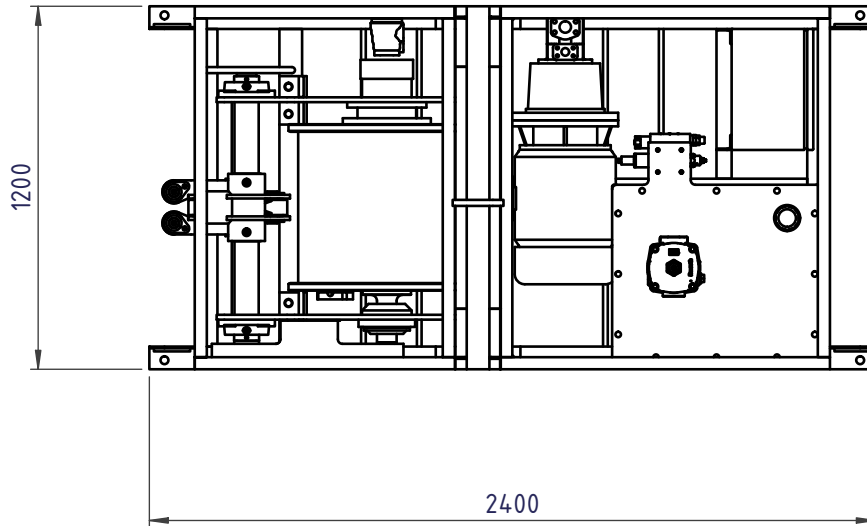

**Australia's Best
Range of Quality
Heavy Rigging Gear**

CALL 03 8360 8910

email sales@dynamicrigging.com.au
website dynamicrigginghire.com.au
96 North View Drive Sunshine West Vic. 3020