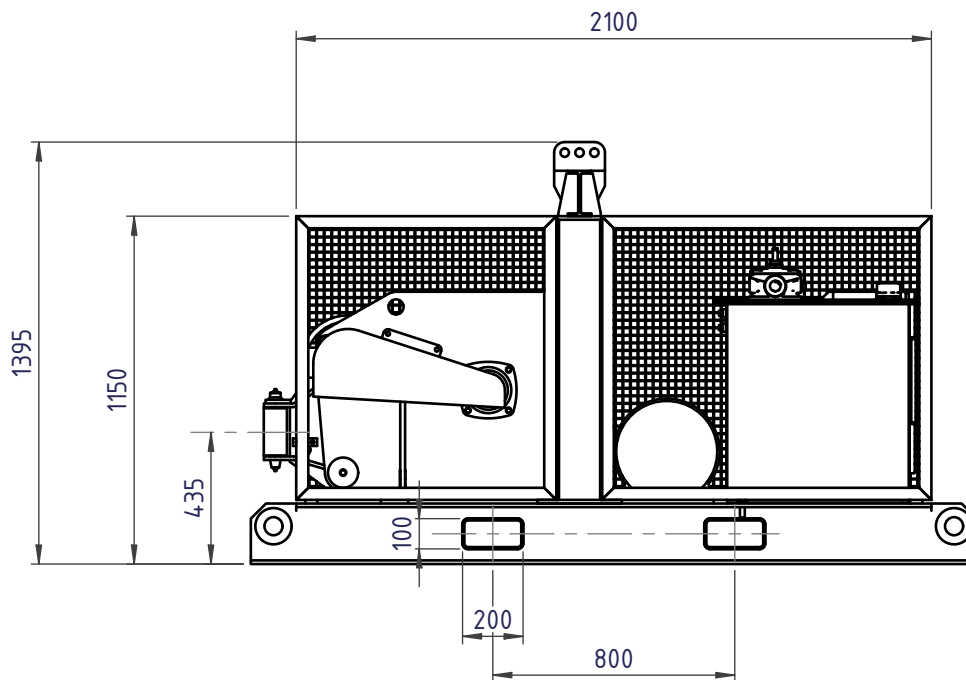

**Australia's Best
Range of Quality
Heavy Rigging Gear**

CALL 03 8360 8910

email sales@dynamicrigging.com.au
website dynamicrigginghire.com.au
96 North View Drive Sunshine West Vic. 3020