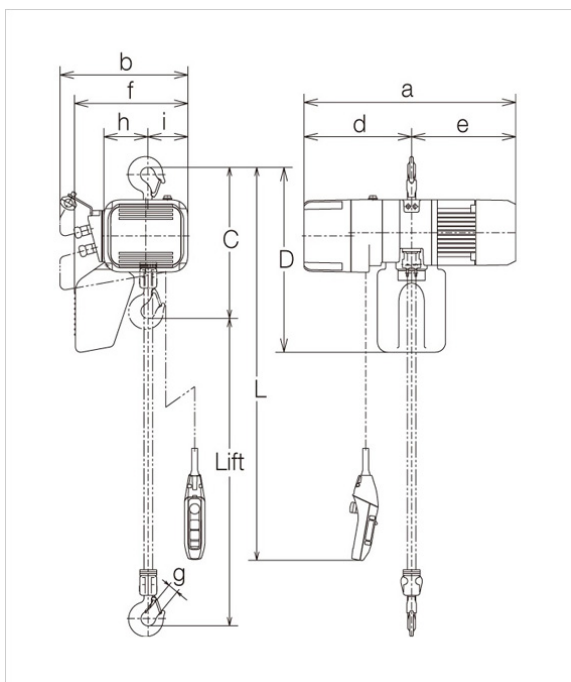

Kito ER-2 2t electric chain hoist

Electric chain hoists are the ideal option where the use of manually operated chain blocks isn't the best solution.

Kito brand hoists are made in Japan and the ER-2 series is a market leader, we have this 2t with 10m height of lift in single fall making it exceptionally safe, quite and responsive.

- Japanese designed and manufactured
- Variable speed control
- Precise load control
- IP55 rated
- Reverse phase relay
- Overload protection
- 24v pendent control with E-stop button
- Load tested and certified

Dimensions

- a 737mm
- b 437mm
- c 575mm
- d 630mm
- e 338mm
- f 384mm
- g 39mm
- h 160.5mm
- i 137.5mm

Key features

- 2,000kg WLL
- Single fall 10m
- 415v/20amp 50Hz
- 6m power lead
- 10m extension lead opt.
- 24v Pendent control
- E-stop
- Two speed 4.3/0.7 m/min
- Weight 92kg