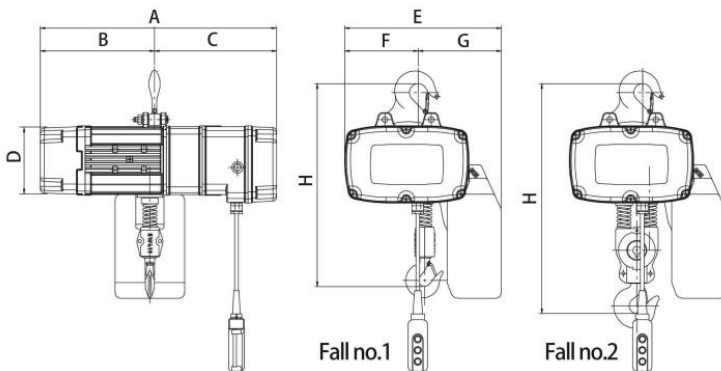

- Robust design
- Cushion starting with variable speed control
- 30% duty cycle rating
- IP55 rated
- Reverse phase relay
- Overload protection
- 24v pendant control with E-stop button
- Smooth hoisting operation

A 715mm B 340mm
C 375mm D 220mm
E 570mm F 270mm
G 260mm H 1100mm

WLL - 5,000kg
Height of lift 3.0m or 10.0m
Weight 145kg for 3m
Power 415v/20amp
Power lead 6m
Hoisting speed 4.2m/min fast
Duty cycle 20%